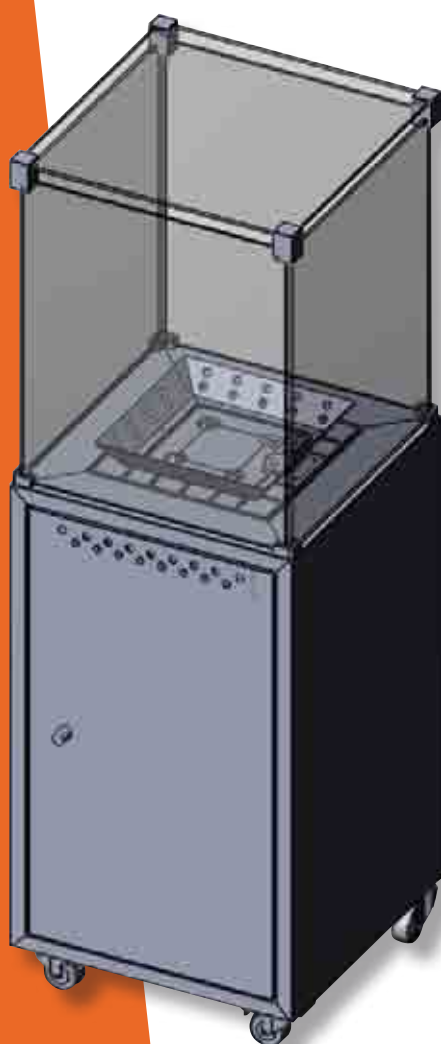

**Italkero**  
forme di calore.

outdoors

ETNA

RISCALDATORE DECORATIVO DA ESTERNO  
*DECORATIVE OUTDOOR HEATERS*

- Mild steel with black powder coating
- Heating power: 7.3kw
- Pan burner
- Four sides glasses view
- Fully portable by 4 wheels
- Manual gas Control
- Glass beads or Lava rock fuel bed
- CE approval
- Butane,Propane or LPG

Potenza / Power	7,3	kW
Larghezza / Width	434	mm
Profondità / Depth	434	mm
Altezza / Height	1316	mm
Peso netto / Neth weight	35	Kg
Peso lordo / Gross weight	40	Kg
Imballo / Packaging	480x480x890	mm